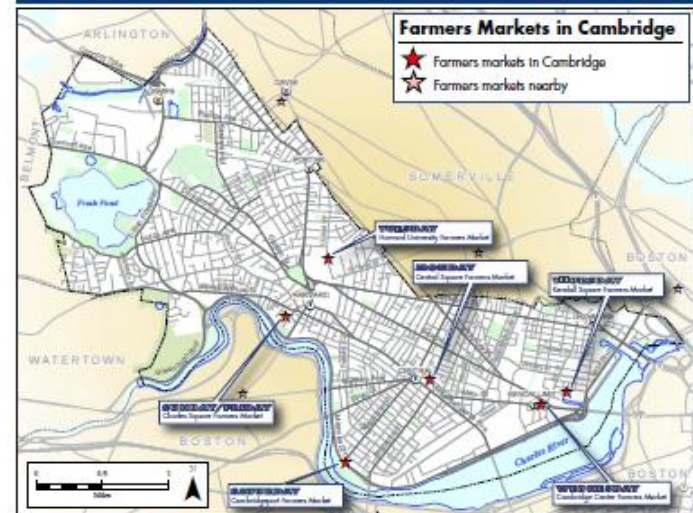

SUNDAY	MONDAY	TUESDAY	WEDNESDAY	THURSDAY	FRIDAY	SATURDAY
Harvard Square	Central Square	Agassiz	Kendall Square	Kendall Square	Harvard Square	Cambridgeport
Charles Square Farmers Market Charles Hotel Courtyard, 7 Bennett Street	Central Square Farmers Market Hunting Ln, Bishop Allen Court at Market Street	Harvard University Farmers Market 20 Oxford Street, In front of the Harvard Museum of Natural History	Cambridge Center Farmers Market Main Street near Kendall/S&M W&M Station	Kendall Square Farmers Market 500 Kendall Street	Charles Square Farmers Market Charles Hotel Courtyard, 7 Bennett Street	Cambridgeport Farmers Market Marine School parking lot, Magazine Street at Waverley Street
10 a.m. to 3 p.m. Open through November 18	10 a.m. to 6 p.m. Open through November 19 EBT/AMT accepted	10 a.m. to 6 p.m. Open through October 30 EBT/AMT accepted	11 a.m. to 6 p.m. Open through October 31 Open through October 31	11 a.m. to 2 p.m. Open through September 8	10 a.m. to 6 p.m. Open through November 18	10 a.m. to 2 p.m. Open through October 27 except October 30