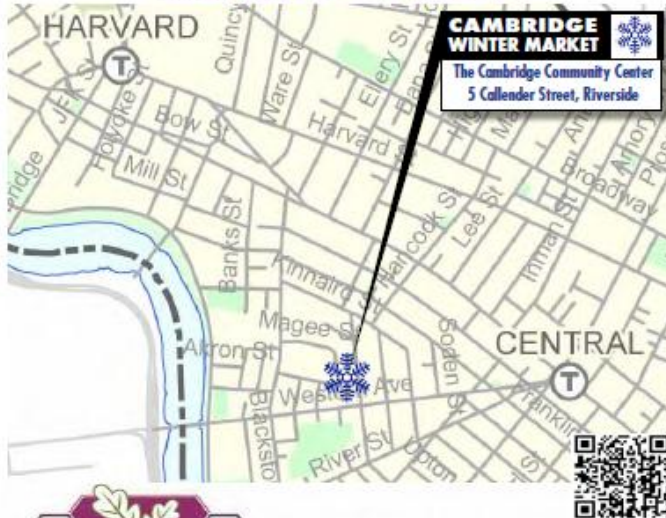

Farmers Markets in Cambridge

WINTER
CAMBRIDGE FARMERS MARKET
SATURDAYS 10AM TO 2PM
JANUARY 5 - APRIL 27

**Cambridge Winter
Farmers Market**

For more information: 617-547-6811 or www.cambridgewinterfarmersmarket.com